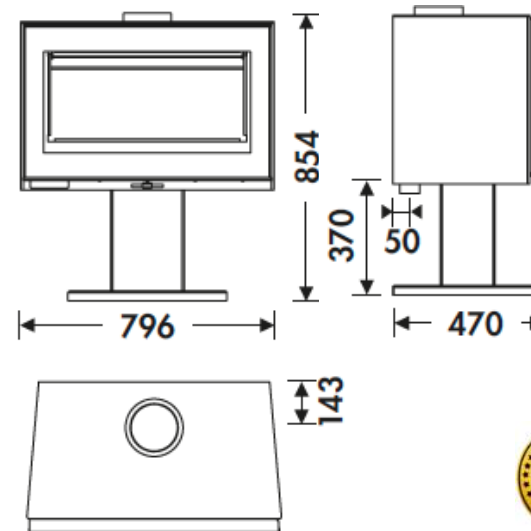

BIARRITZ EcoDesign

PANADERO

MEASURES

DIMENSIONS H x W x D	854x796x470 mm
GROSS/NET WEIGHT	157/142 kg
FIREWOOD ENTRANCE	620x286 mm
SMOKE FLUE	Ø 150-153 mm Top

CHARACTERISTICS

CAST IRON GRILL	
PANORAMIC VISION	
STEEL BODY SHEET	5 mm
NOMINAL HEAT OUTPUT	7,2 KW
EFFICIENCY	78,9 %
CO EMISSIONS	0,10 %
HEAT RESISTANT PAINT	800°C
CERAMIC GLASS HEAT RESISTANCE	750°C

EAN 8426964184068
REF. PANADERO 18406

PRODUCT PLUS

ECODESIGN 2022

EXTERNAL AIR INTAKE

VERMICULITE LINING

WOOD LOGS 60 CM

HEATING VOLUME

TRIPLE COMBUSTION

CLEAN GLASS SYSTEM

DOUBLE LOCK

Art. 15a B-VG **BImSchV2**